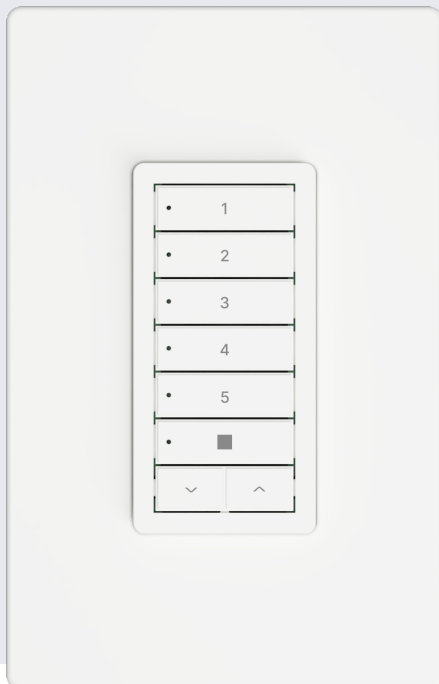

Sidekick **for SHADES**

5-channel Shade Remote Control

model number: SKS-500

The Quick Read

- ✓ Wireless flush mount shade remote.
- ✓ Communicates directly with the shade.
- ✓ Works with Somfy, Rollease, Dooya, Nice, and many more.
- ✓ 10-year battery life.
- ✓ Install with or without a workbox (flush mount).
- ✓ 5-channel control.
- ✓ Set up shade limits – no manufacturer remote required.

The Whole Story

Shade installers and A/V dealers asked us for a smarter shade remote. Sidekick is our answer.

Sidekick is a wall-mounted keypad that works with any shade technology supported by the Bond Bridge Pro. For select motor technologies, the Sidekick directly controls the shade motor. If you have a Bond Bridge Pro (BD-1750), then it also provides state feedback to the app and integrations – a major improvement over most first-party remotes. If your motor technology is not directly supported in Sidekick, a Bond Bridge Pro can relay the control.